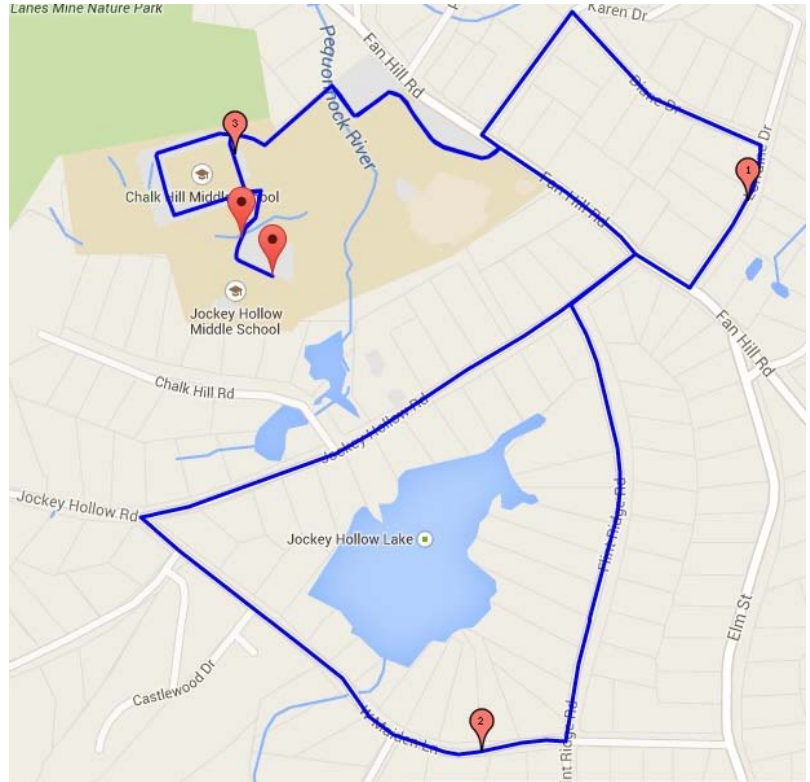

**START: Jockey Hollow Middle School, 365 Fan Hill Road, Monroe, CT 06468**

Around Chalk Hill Middle School (Sandy Hook Elementary School)

Left through parking lot Jockey Hollow Parking Lot and Right through Fawn Hollow parking lot

Left out of Parking Lot onto Fan Hill Road

Right onto Karen Drive

Right onto Diane Drive

Right onto Lorraine Drive

Right onto Fan Hill Road

Left onto Jockey Hollow Road

Left onto West Maiden Drive

Left onto Flint Ridge Road

Right onto Jockey Hollow Road

Left onto Fan Hill Road

Left into Jockey Hollow parking lot

**FINISH: Jockey Hollow Middle School, 365 Fan Hill Road, Monroe, CT 06468**