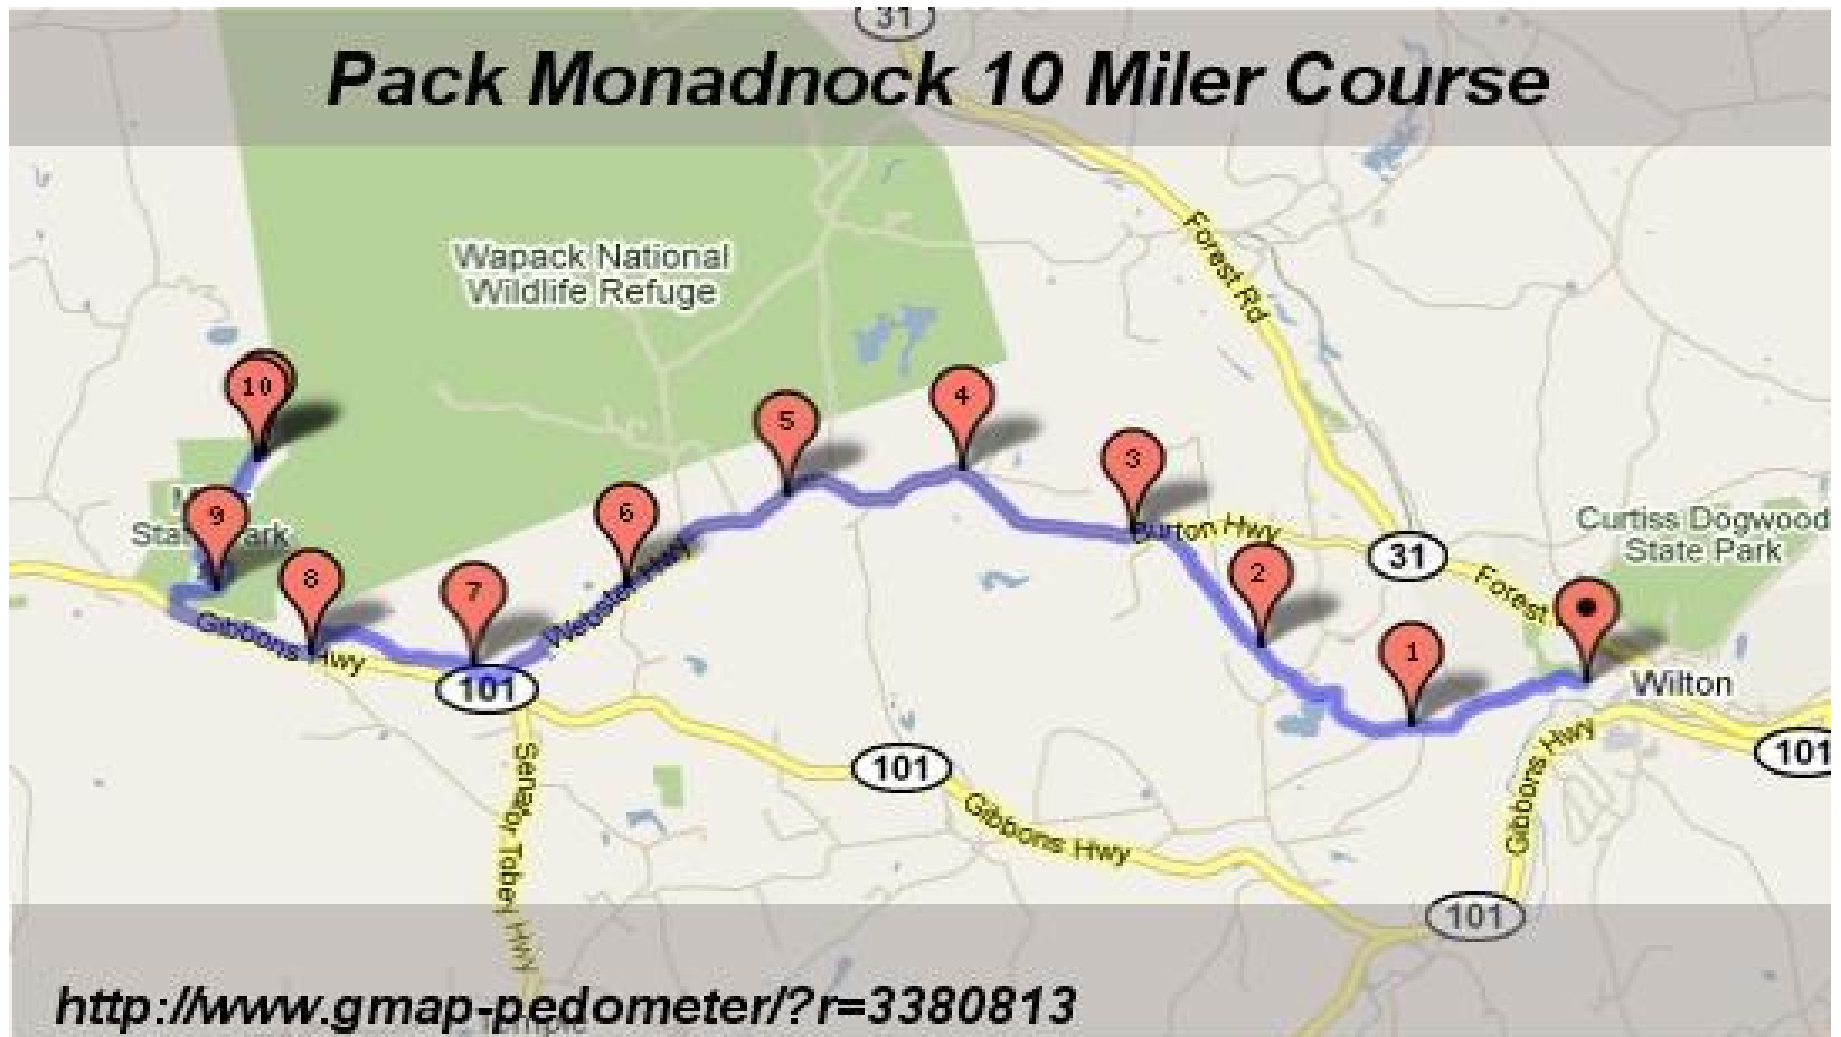

# Pack Monadnock 10 Miler Course

<http://www.gmap-pedometer/?r=3380813>