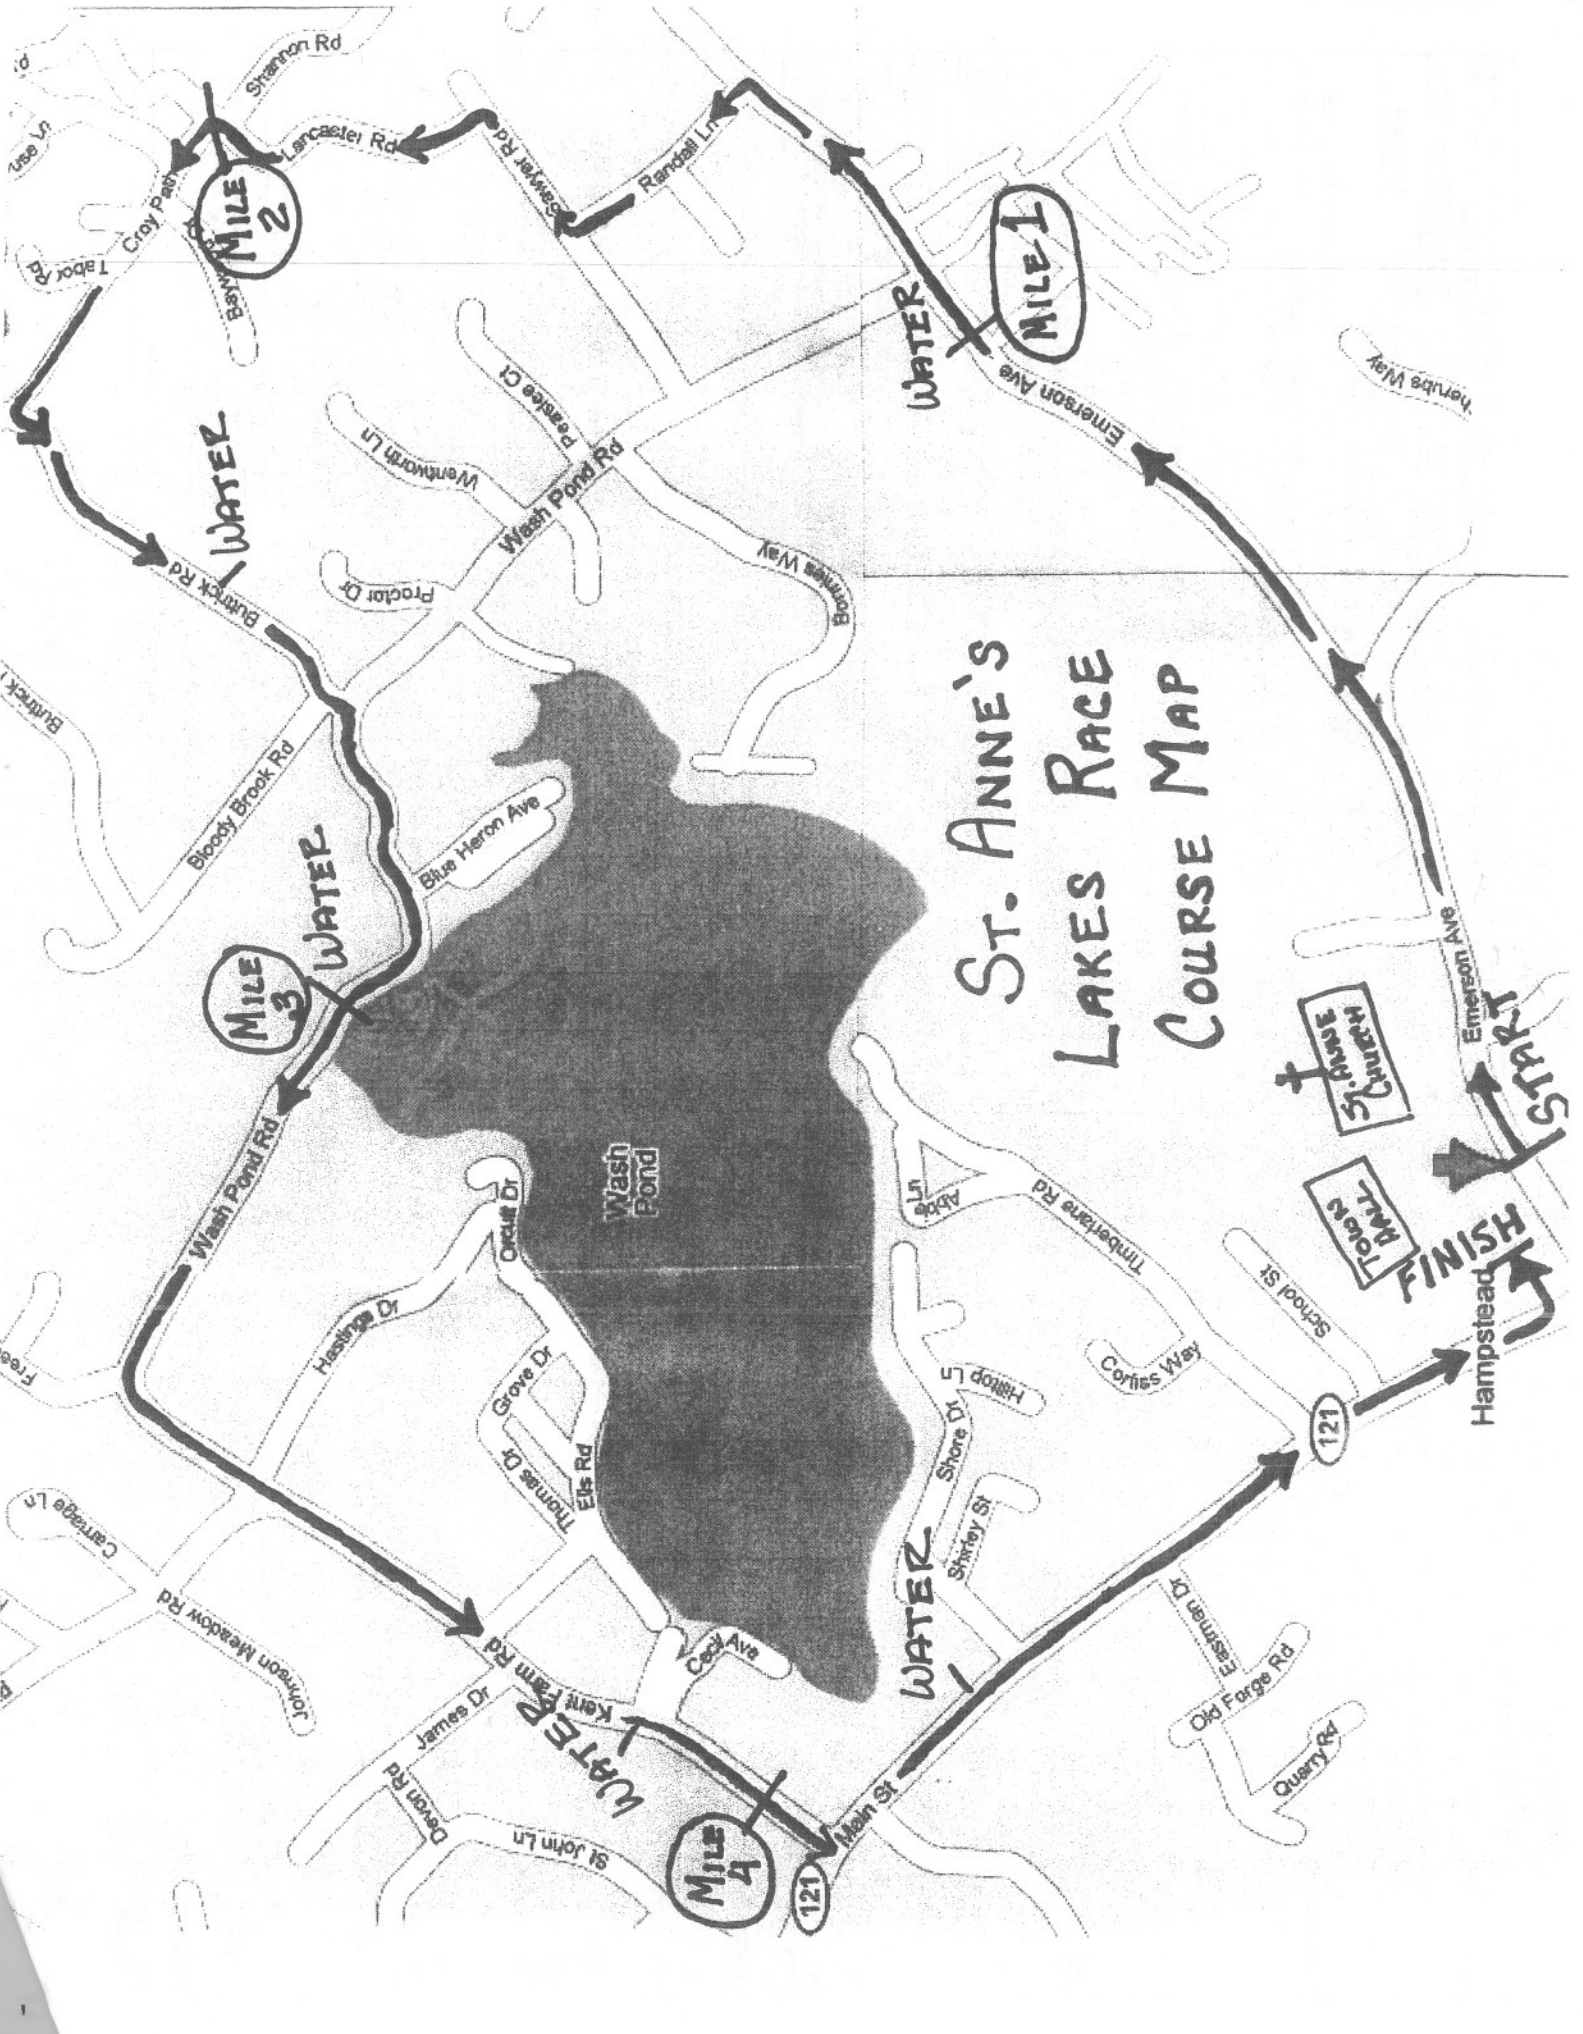

ST. ANNE'S LAKES RACE COURSE MAP

MILE 2

MILE 1

MILE 3

MILE 4

FINISH

Hampstead

WATER

WATER

WATER

WATER

WATER

Wash Pond

St. Anne's Church

Tobacco B.M.L.

121

121