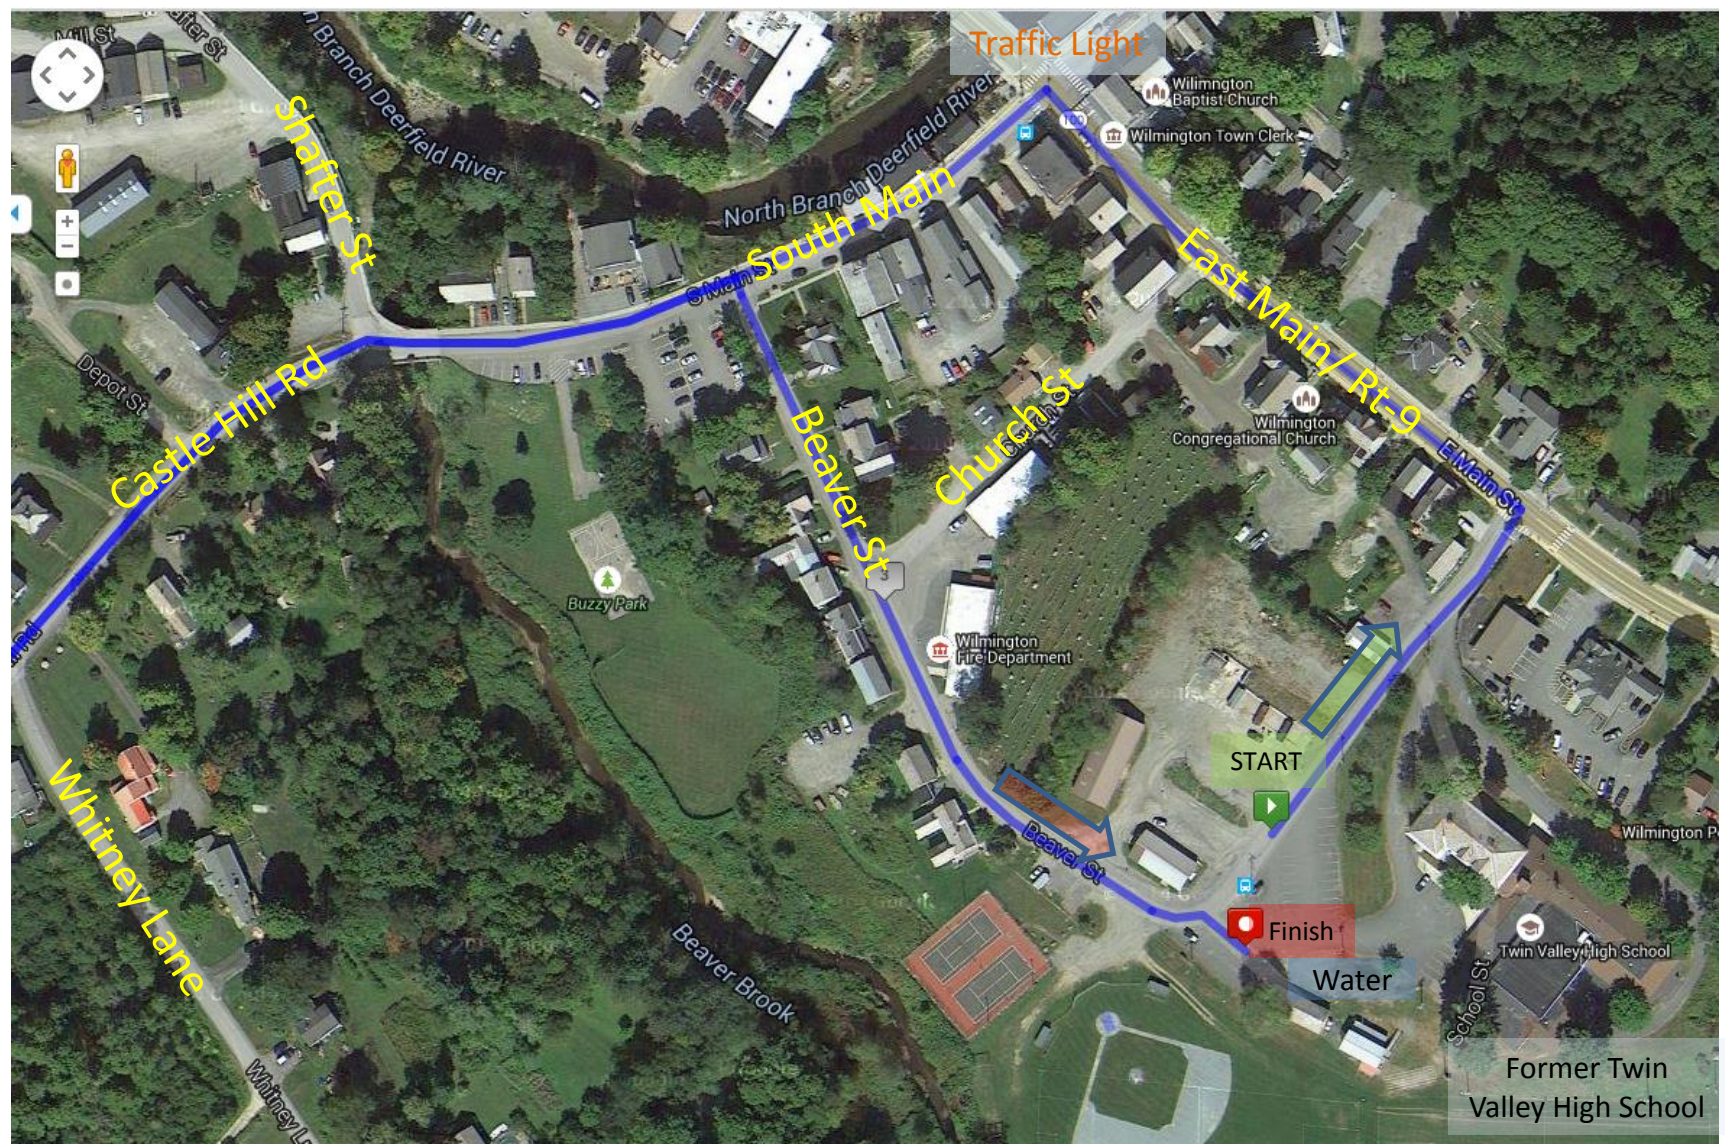

# 1LT Mark H. Dooley 5K Race (3.1 Mile Walk/Run course)

Race Day Registration & Check-In  
7:30-8:45am

**Start location:** 1 School Street, Wilmington, VT (Former Twin Valley High School)  
**Turn-around location:** On Fairview Avenue (Approximate location, Lat: 42.87122, Long: -72.895)  
**Finish location:** 1 School Street, Wilmington, VT

# 1LT Mark H. Dooley 5K Race (3.1 Mile Walk/Run course)

Start location: 1 School Street, Wilmington, VT (Former Twin Valley High School)

Turn around location: On Fairview Avenue (Approximate location, Lat: 42.87122, Long: -72.895)

## OVERVIEW

▲ Turn-around location on Fairview Avenue (Approximate location, Lat: 42.87122, Long: -72.895)

**Kids Fun Run route is tentatively planned as outlined below:**

Starts on Beaver Street, right on School Street, to the soccer/ball field, finishes at the 5K finish line.