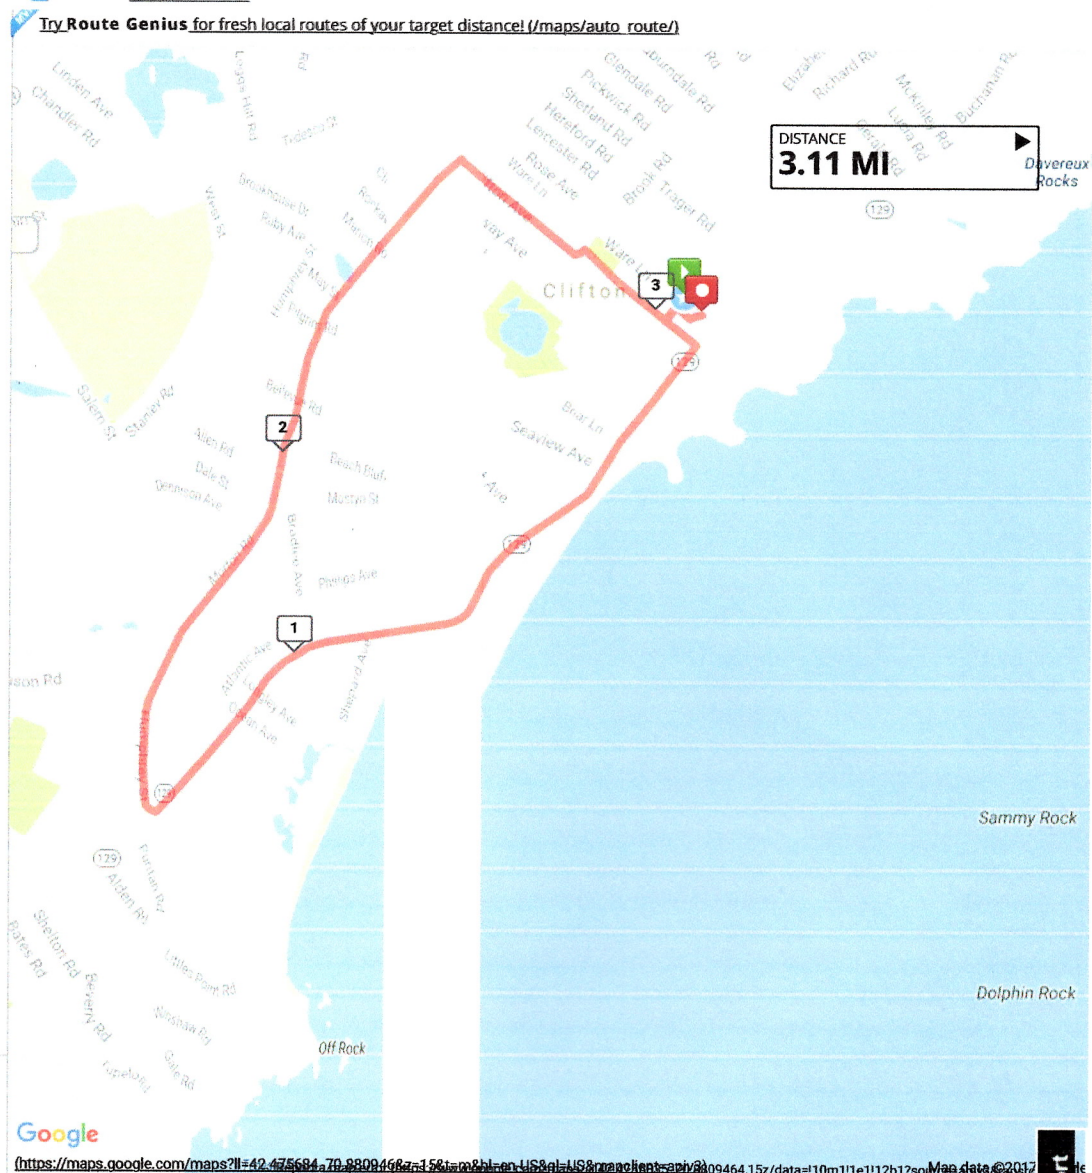

## SSFS 2017 FREEDOM RUN

**Begins in:** Marblehead, MA, United States

**Creator:** [mjsterno \(/profile/20328121/\)](#)

**Privacy:** Friends

This is a 3.11 mi route in Marblehead, MA, United States. This map was created by [mjsterno \(/profile/20328121/\)](#) on 02/09/2017. [View other maps \(/profile/20328121/\)](#) that mjsterno has done or [find similar maps in Marblehead \(/routes/?location=Marblehead\)](#)

▶ **Directions / Notes**

[\(/routes/print/1442792785/\)](#)

[Go MVP \(http://mvp.mapmyrun.com\)](#) - No Advertisements

Google

<https://maps.google.com/maps?ll=42.475684,-70.880468,z=15m>

Support

[\(http://](#)